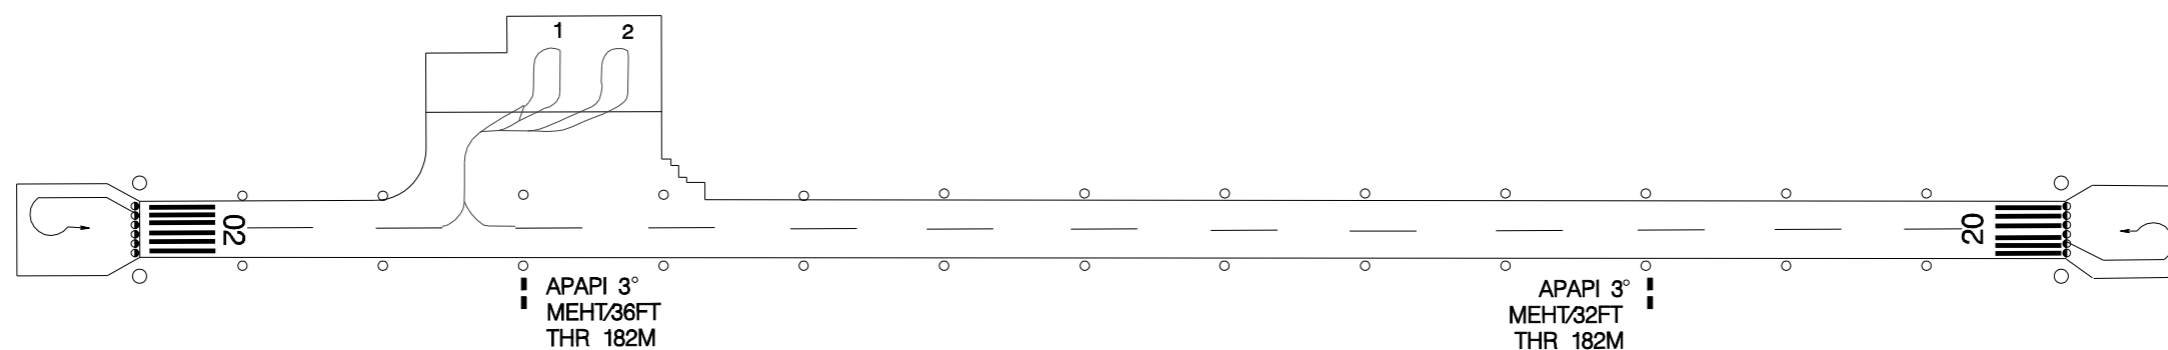

Marking & Lighting

CHANGES: NEW PAGE NUMBER